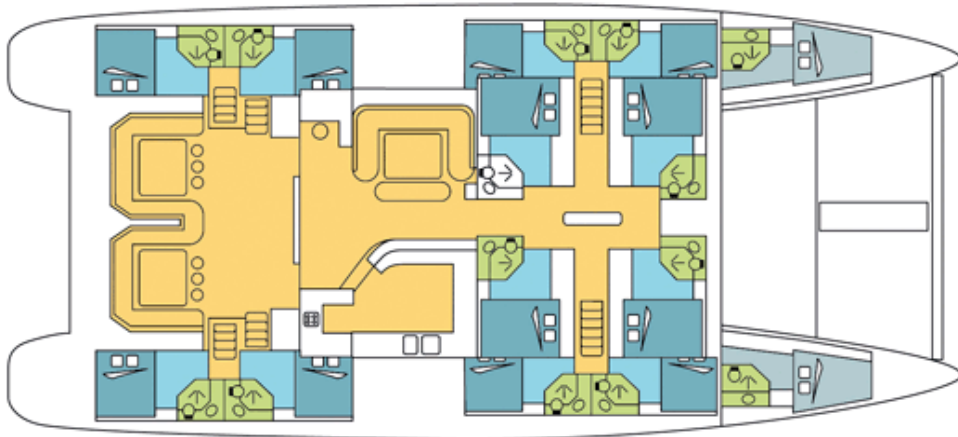

Mojito 82 Katamaran

www.syg.de

YACHTCHARTER - SEGELTÖRNS - REISEBÜRO - FLÜGE - FLUGCHARTER

Sun Yachting Germany waldenserstr.7 10 551 berlin tel. 030 – 395 70 96 fax 030 – 396 44 34 info@syg.de

SUN YACHTING GERMANY